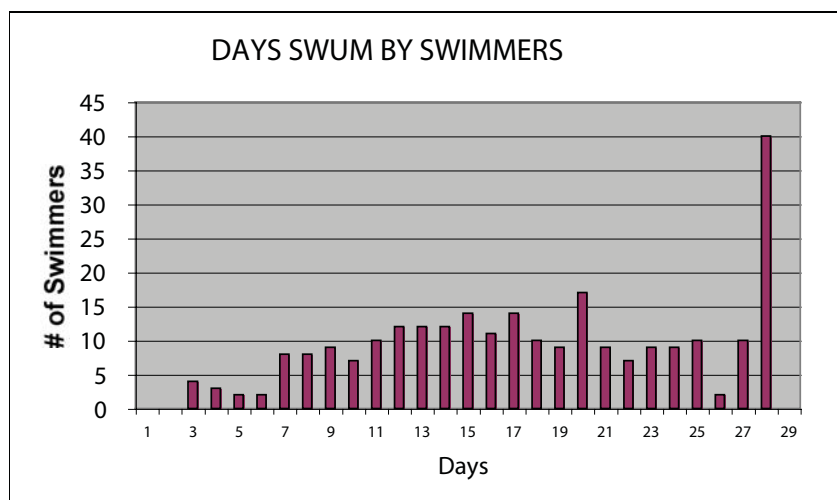

Thank you Tualatin Barracudas for hosting the February Fitness Challenge. Also, special thanks to my family, friends and colleagues who have celebrated in my achievement of swimming 433,800 yards / 246.4772 miles during the 2010 competition. Collectively, we await the final results filled with anticipation and hope that I am able to set a new record for my bracket (female 55-59).

Respectfully, Kathleen Brunner, Ph.D.

Ian Redpath, our record holder from Australia writes.

....We are very lucky because your February Fitness Challenge occurs during our summer season and looking at the news, a lot of the USA was under snow and ice. It takes a lot of courage to get up and go to your swimming club to do your laps.

The Barracudas agree with you Ian. The 2010 Fitness Frogs faced a lot of challenges in getting to or finding a pool. Now on to all of the Results and Statistics.