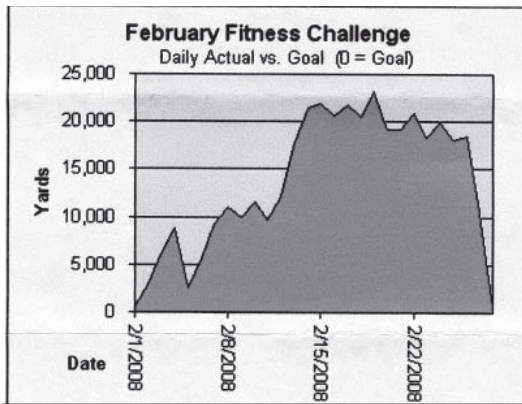

I am amazed at how the internal landscape of this event changes from year to year. I passed my goal average on February 27th and gave myself a day off from swimming on the 28th...just to catch up with chores (ugh)

Thank you again for the challenge!

Happy Swimming!!!

Barracudas have the perfect answer for you Lynn, for the next time you have too many job offers. Our president has this sticker on the bumper of her car - "I can't, I have swim practice".

Congratulations on obtaining a JOB and another great FFC effort.

Andrea Harris, from Hawaii, had a challenging month. *"Aloha! You might enjoy this month's story from Maui. Had a shaky start with our outdoor pool closure on day 1! Requiring phone calls and trips to other towns to find an open pool. Day 2 provided very cold wind and heavy rain discouraging a 2nd session in the outdoor pool. Routine settled in with twice a day swims in sunshine and time went by. Swimming with a long sleeve surf shirt and cap on the cold, windy days. At my mid-month yardage check, YIKES, I was behind my goal. I upped my yardage a bit and things were going along swimmingly, pun intended. With the end truly in sight we were all denied our "penultimate" swim. All pools were closed and the ocean was not an option. No snow for us, but a Tsunami threat! So a sunny rest day set us up for a cold, dark, rainy, and very windy last swim. Driving down the mountain for warmer temps and a warm pool for the last 3 and half hours. I put in my 100 x 100's and it was over."*