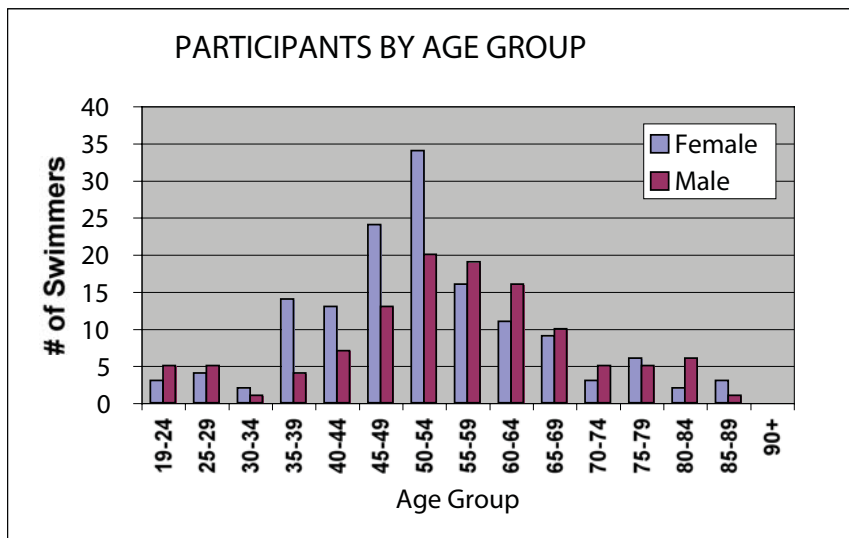

Thank you Tualatin Barracudas for hosting the February Fitness Challenge. Also, special thanks to my family, friends and colleagues who have celebrated in my achievement of swimming 433,800 yards / 246.4772 miles during the 2010 competition. Collectively, we await the final results filled with anticipation and hope that I am able to set a new record for my bracket (female 55-59).

Respectfully, Kathleen Brunner, Ph.D.

Ian Redpath, our record holder from Australia writes.

....We are very lucky because your February Fitness Challenge occurs during our summer season and looking at the news, a lot of the USA was under snow and ice. It takes a lot of courage to get up and go to your swimming club to do your laps.

The Barracudas agree with you Ian. The 2010 Fitness Frogs faced a lot of challenges in getting to or finding a pool. Now on to all of the Results and Statistics.