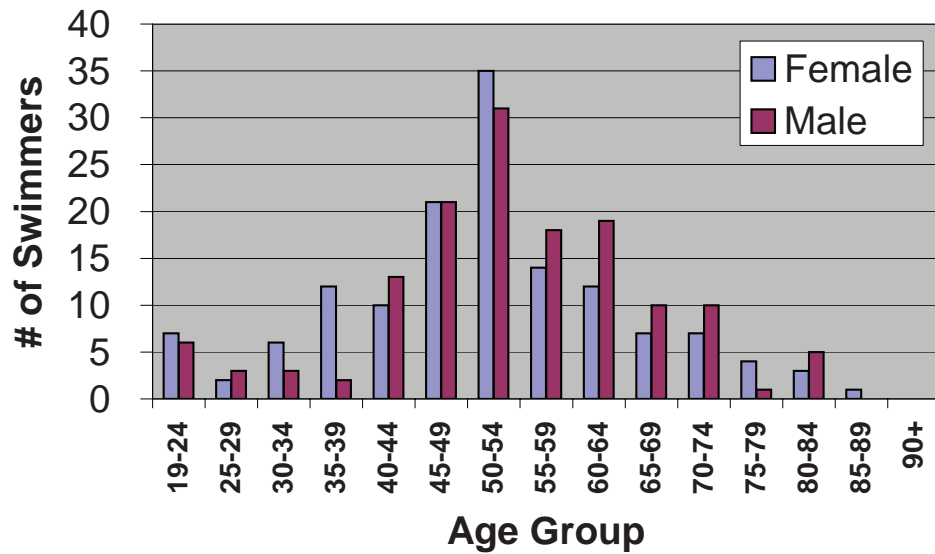

We end this section with notes from two of our great older record holders, Jewell and Ian

Jewell writes: *I said I was going to cut back and I did. I only swam 2 times a day except on Wed. and Fri. when I only swam 1 time a day. With age comes wisdom.*

Ian (from Australia) sent this note: *Dear Dave and fellow Barracudas, ...As stated by me, several times before, I regard your February Fitness Challenge as being one of the best in the World, mainly because of the daily grind for the entire 28 days of February, being so early in the year, which gets people in the right state of mind for the rest of the year. There's no doubt that swimming regularly is the best exercise our body can get and swimming each day will maintain great health and physical fitness. Please keep up your good work which is greatly appreciated by those who participate, especially in Australia.*

PARTICIPANTS BY AGE GROUP