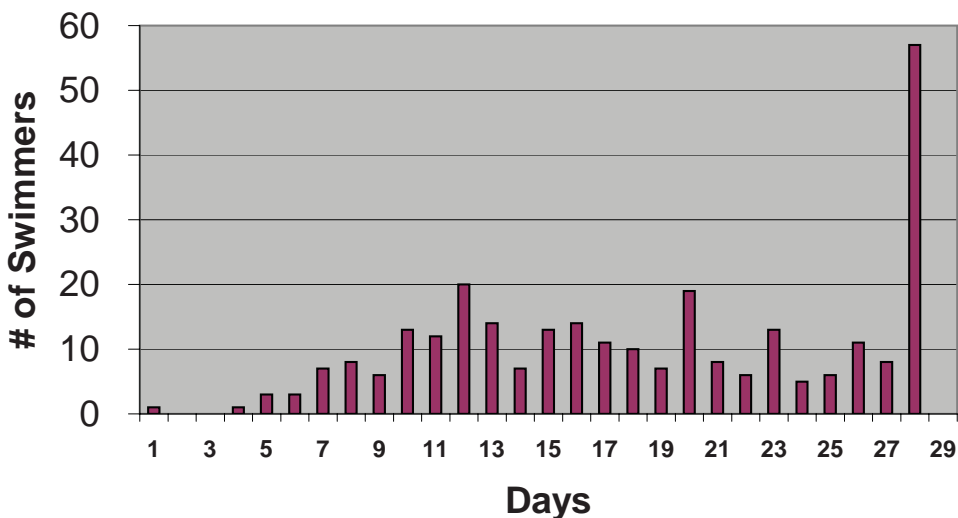

DAYS SWAM BY SWIMMERS